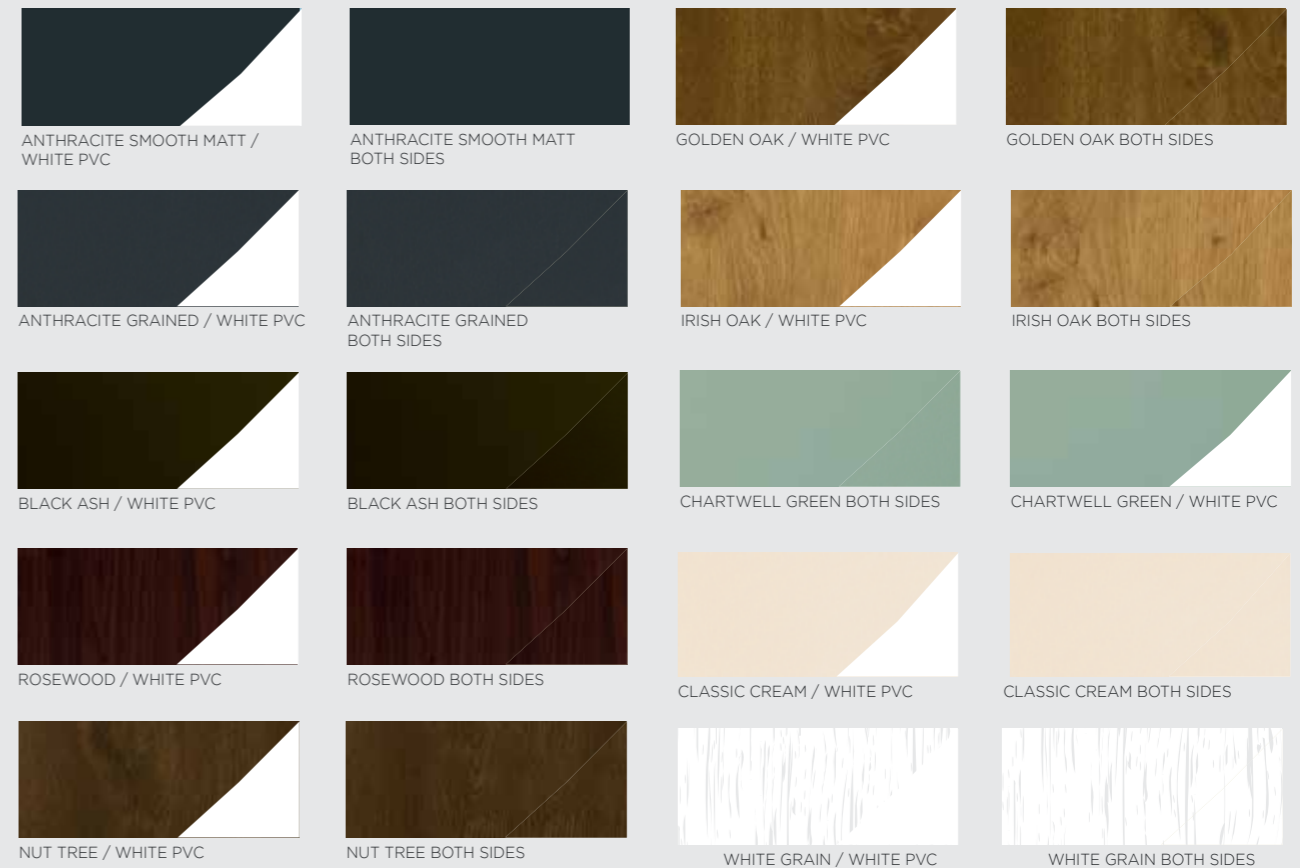

This range is available in White and 20 colourways as standard. See page 5. Our suite of windows and doors comes with matching ancillaries, trims and accessories plus a wide choice of complementary hardware to complete the look.

Traditional 2500 - Colours

Our Traditional 2500 windows and doors come in a unique range of foils with **20 colourways** available from stock. Complete with colour matching ancillaries, trims and accessories, your windows and doors will perfectly complement your home.

With an extensive selection of colours and colourways, we help you choose the perfect colour palette for your home.

- Colours include the beautiful woodgrains, Classic Cream, Chartwell Green, Irish Oak, Anthracite Grey, and the unique Nut Tree. Just feel our authentic woodgrain foils.
- Extremely durable and a minimum 10 year manufacturer's guarantee means your new windows and doors will stay looking beautiful for years, giving you ultimate peace of mind.