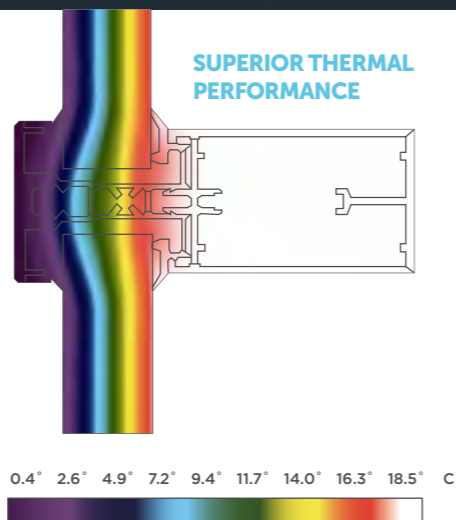

COOLER IN SUMMER WARMER IN WINTER

Why compromise excellent double or triple glazing performance? Choose the best insulated rafters in the industry with Atlas roof profile*.

The Atlas rafter is twice as thermally efficient as its nearest competitor. Upgrade to triple glazing to be 3 times as efficient.

Overall U Value can be as low as 0.7 when triple glazed or 1.2 when double glazed.

Units incorporate argon gas, a safe and inert gas that improves insulation, and warm edge spacer bar technology that reduces 'cold spots' and condensation, avoiding formation of unsightly mould while improving thermal insulation.

A combination of low emissivity inner glass and argon gas filling means the Atlas solar control glass gives twice the insulation of ordinary double glazing, which reduces energy costs and keeps your conservatory warmer in winter.

TWICE AS EFFICIENT

U Values of Rafters of Leading Manufacturers