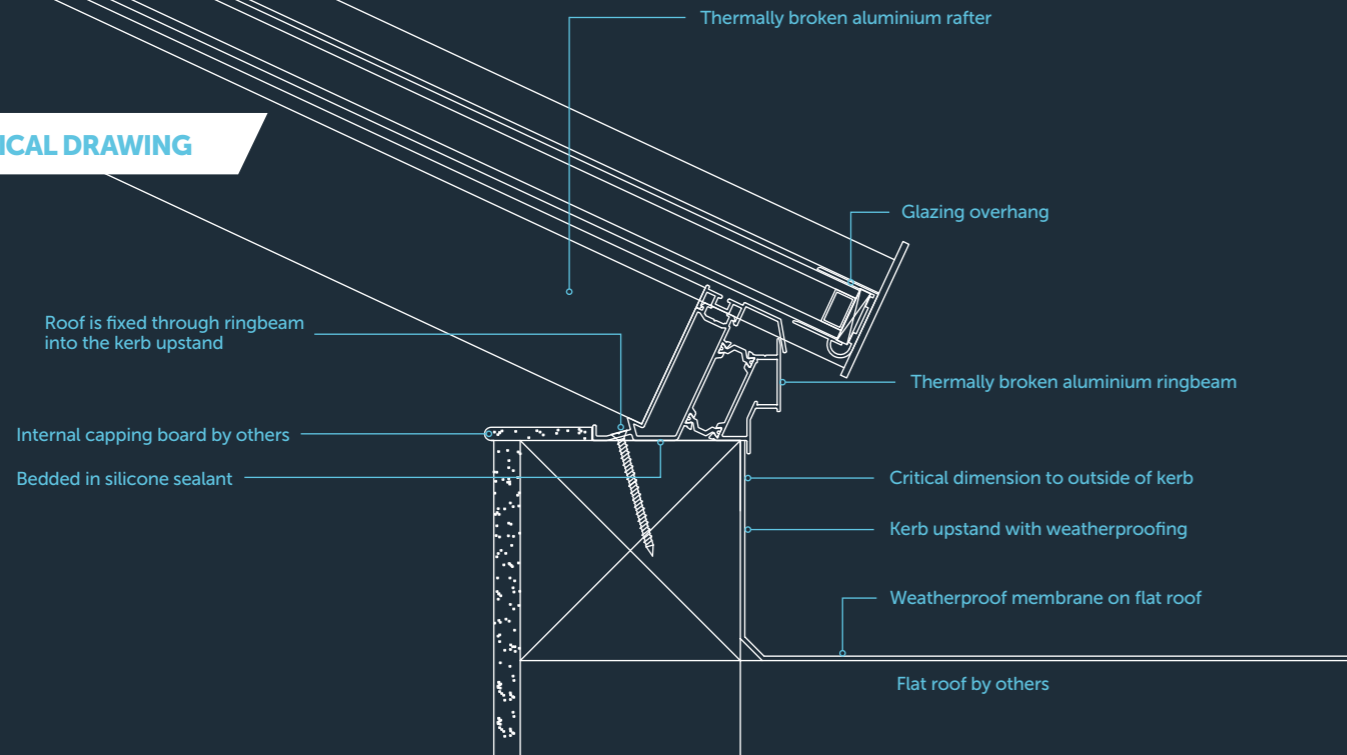

The combination of good design and precision engineering means that Atlas roofs can be fitted in almost every conceivable setting.

TECHNICAL DRAWING

IT'S ALL IN THE DETAIL

ROOF VENTS

Designed to integrate.