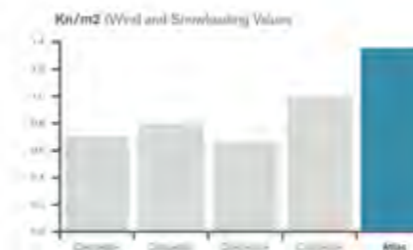

CHOOSE AN ATLAS ROOF AND BENEFIT FROM SUPREME STRENGTH:

- Ability to withstand 33% greater 'live loads' such as snow or wind than other roofs
- Larger span roofs are reinforced internally meaning no unsightly 'bolster bars'
- Peace of mind with the investment in a roof you can admire for many years