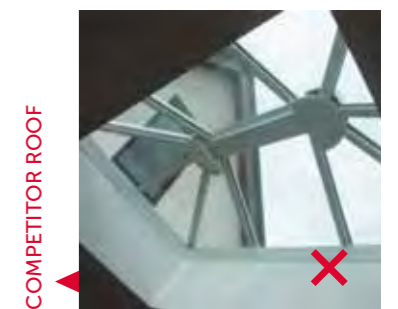

UNRIVALLED AERIAL VIEWS

Atlas have combined good looks, outstanding strength and intelligent detailing, to create one of the finest looking products available for conservatory and orangery installations.

The versatility of the aluminium rafters and creative design solutions have removed the requirements for outdated bulky hood covers on lantern roofs and Edwardians.

KEY BENEFITS

- The UK's most thermal efficient aluminium roof system*
- The UK's strongest roof system*
- Minimalist modern design with ultra-low sight lines
- Ideal for orangeries and lantern roofs
- Clean low sight lines externally
- Choice of PVCu or aluminium external caps
- Bevelled or flat external caps to suit building design
- Available in all RAL colours

INSIDE
ATLAS

COMPETITOR ROOF

OUTSIDE
ATLAS