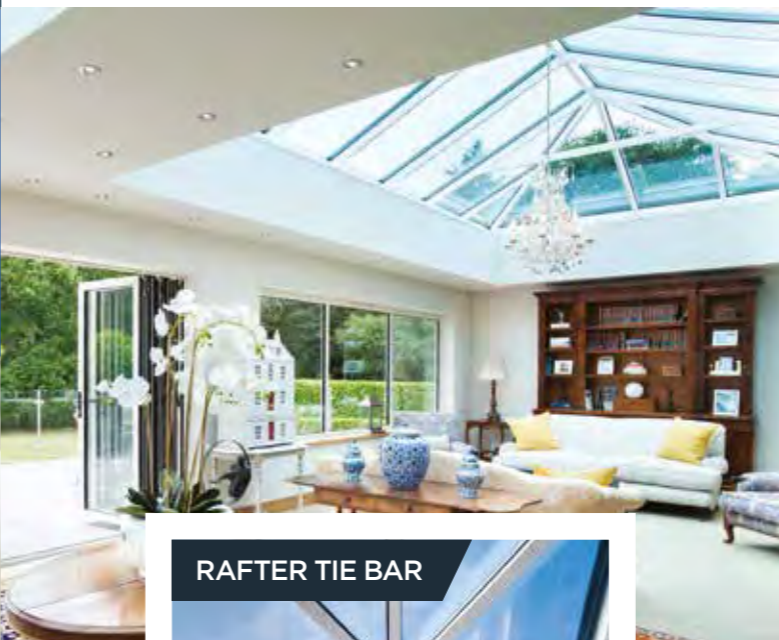

RAFTER TIE BAR