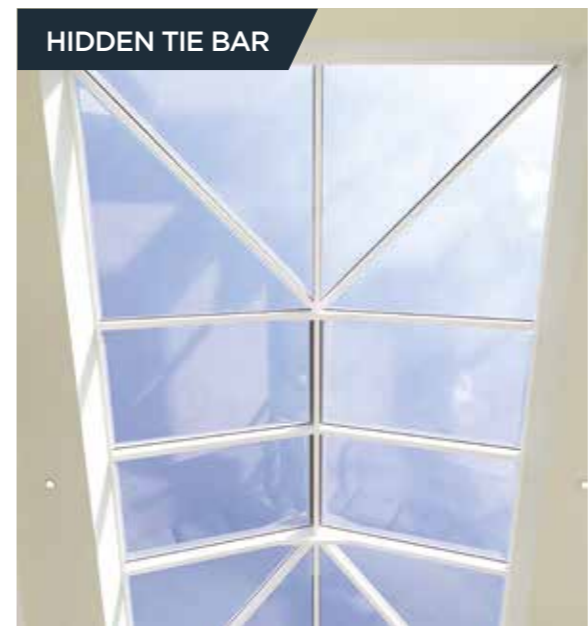

HIDDEN TIE BAR