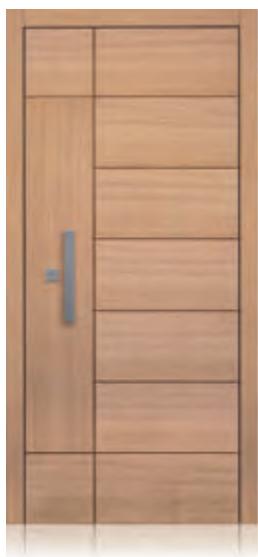

VERSARE

With simple cross-hatched grooving, this contemporary front door is a touch of the avant-garde. For an even more distinctive appearance, the grooves can carry stainless steel inserts.

FRONT DOOR

- NATURAL OAK
- S1 SERIES