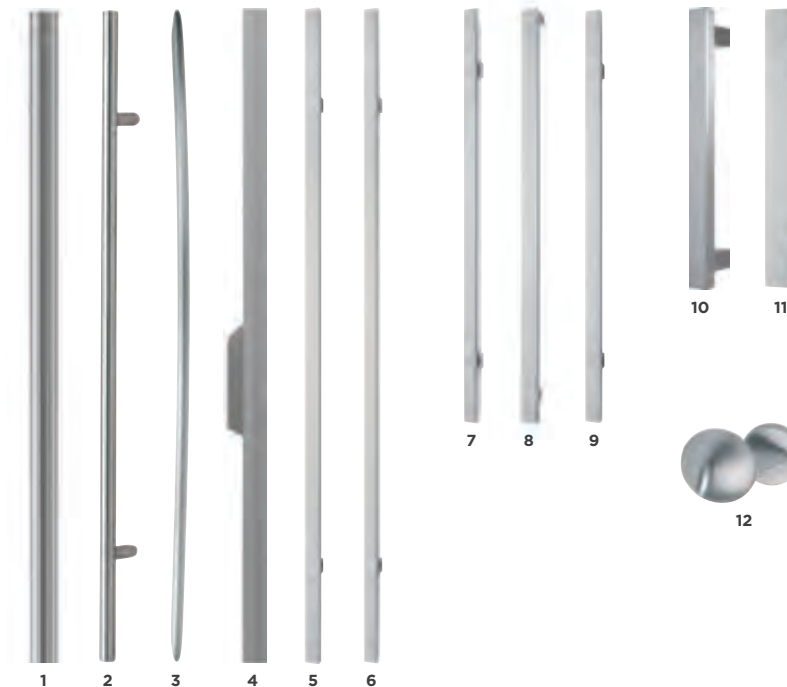

# ACCESSORIES

KEYPAD

SECURITY CYLINDER

KEYPAD

HIDDEN HINGE

FINGERPRINT ENTRY

1 2 3 4 5 6 7 8 9 10 11

12

- 1 N78
- 2 N76
- 3 N73
- 4 N166
- 5 N195
- 6 N311
- 7 N312
- 8 N190
- 9 N197
- 10 N313
- 11 N191
- 12 KNOPF N211
- 13 NF155
- 14 GARNITUR N222-1
- 15 GARNITUR N200

13

14

15

---