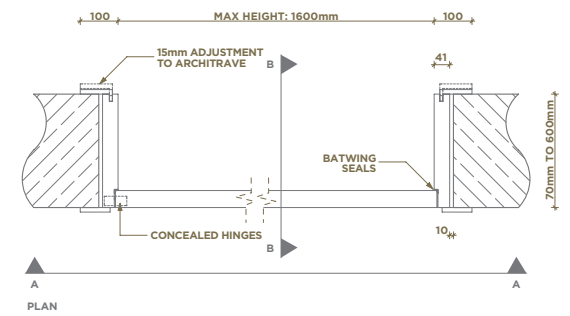

TECHNICAL OVERVIEW