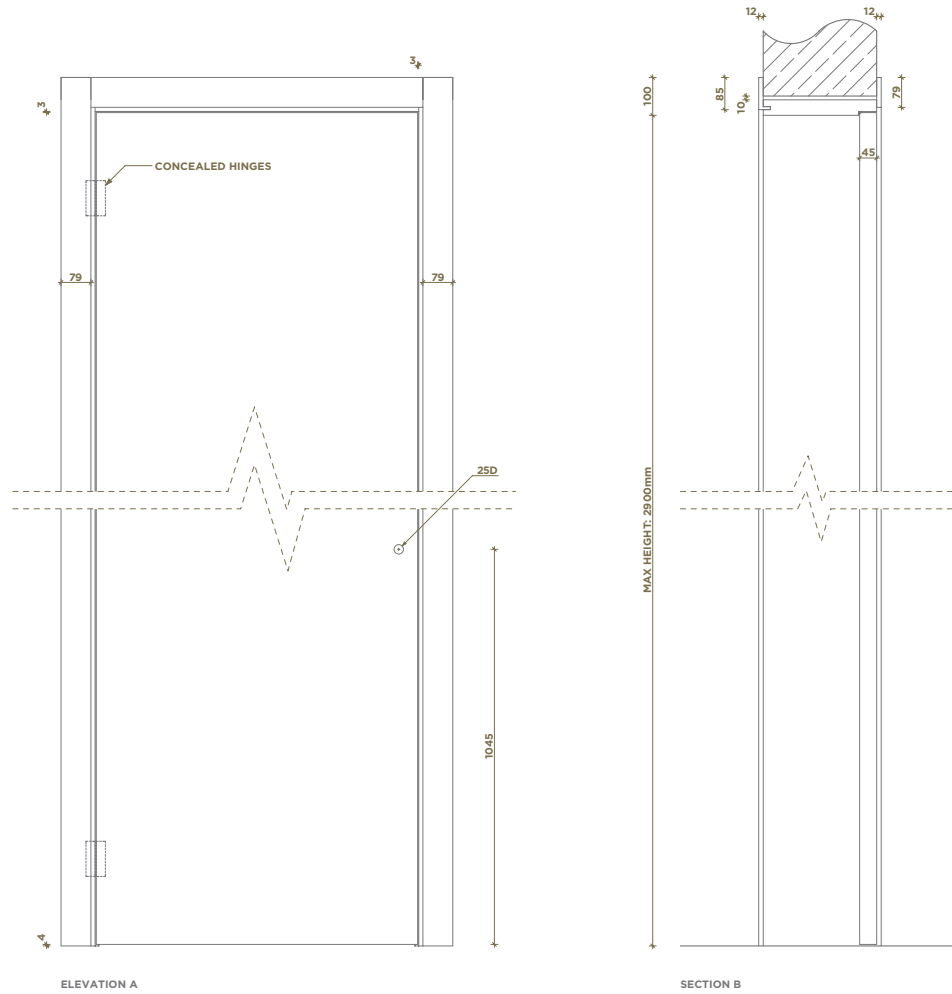

TECHNICAL OVERVIEW