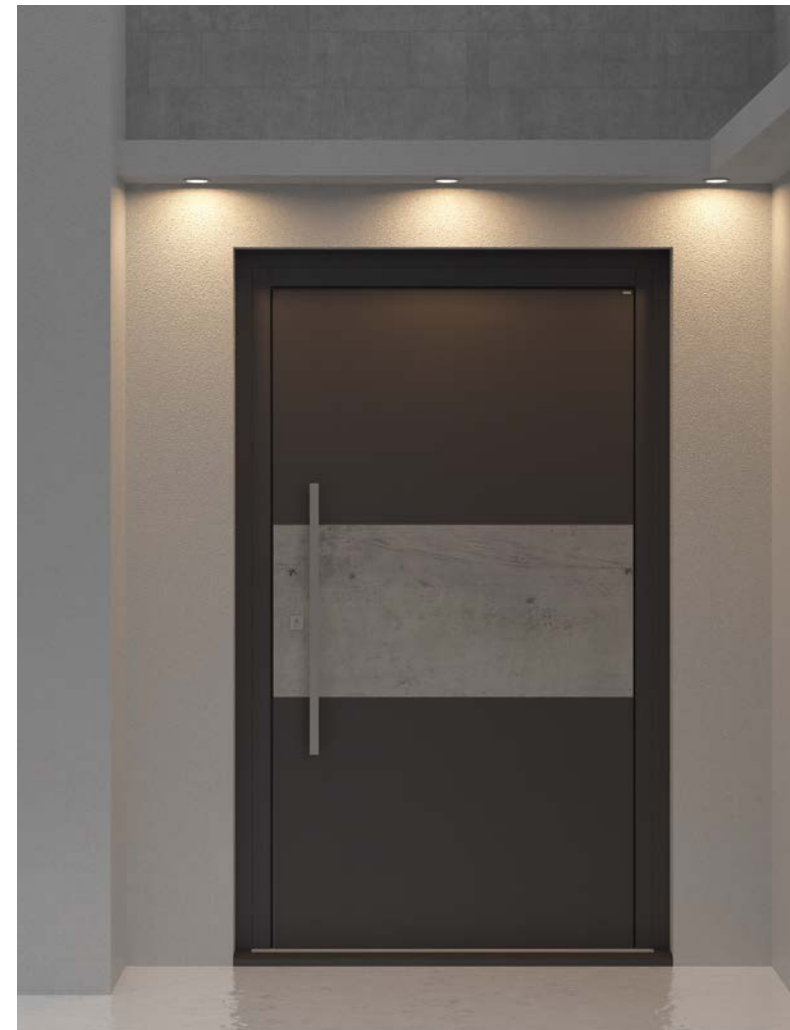

Ness

A two-tone, fully customisable design divided into a two to one ratio, Ness is split by a contemporary stainless steel inlay, this allows us to use a range of various painted finishes which work together to contrast one and other.

Available in Exclusive Finish *

Teri

A striking design, split with a centre inlaid panel available in a range of different finishes.

Shown in both our Patina Bronze and Skyline finishes, contrast these with any matched colour; customisable down to your own aesthetic preferences.

Choose from a full width or 2/3 panel.

Available in Exclusive Finish *

Como

Deep horizontal grooves create the slat formation of our Como design, compose your dream aesthetic between our range of timbers and a matched painted colour on the frame. A harmonious blend of materials and textures that make a contemporary and modern statement to any home.