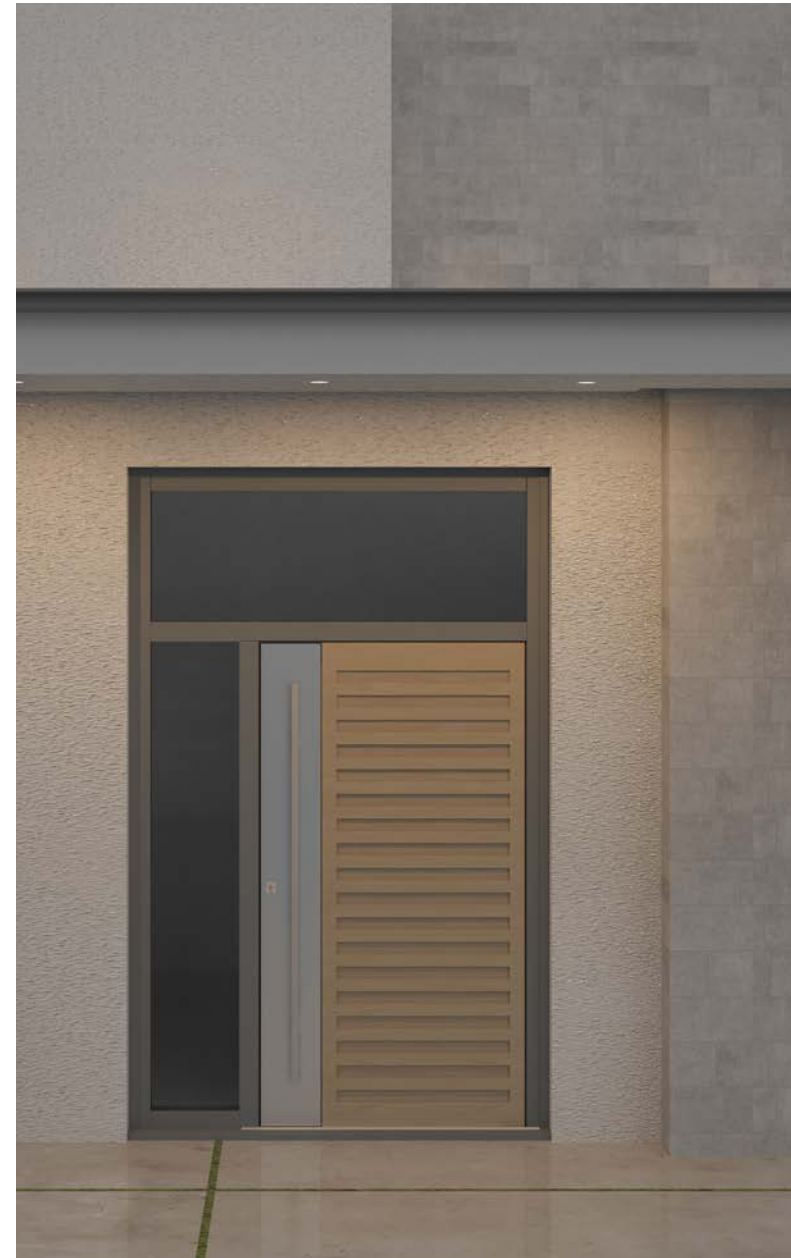

Ness

A two-tone, fully customisable design divided into a two to one ratio, Ness is split by a contemporary stainless steel inlay, this allows us to use a range of various painted finishes which work together to contrast one and other.

Choose from a full width or 2/3 panel.

Available in Exclusive Finish *

Como

Deep horizontal grooves create the slat formation of our Como design, compose your dream aesthetic between our range of timbers and a matched painted colour on the frame. A harmonious blend of materials and textures that make a contemporary and modern statement to any home.