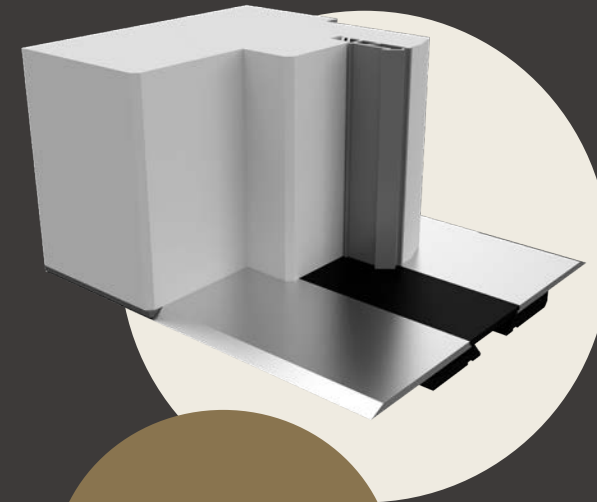

TECH SPECS

Deuren concealed 3D adjustable hinges make for easy adjustments without removing the door leaf.

Deuren Entrance Door fitted to the floor

Drop down seal

Deuren Entrance Door with a timber sill

FACE VIEW