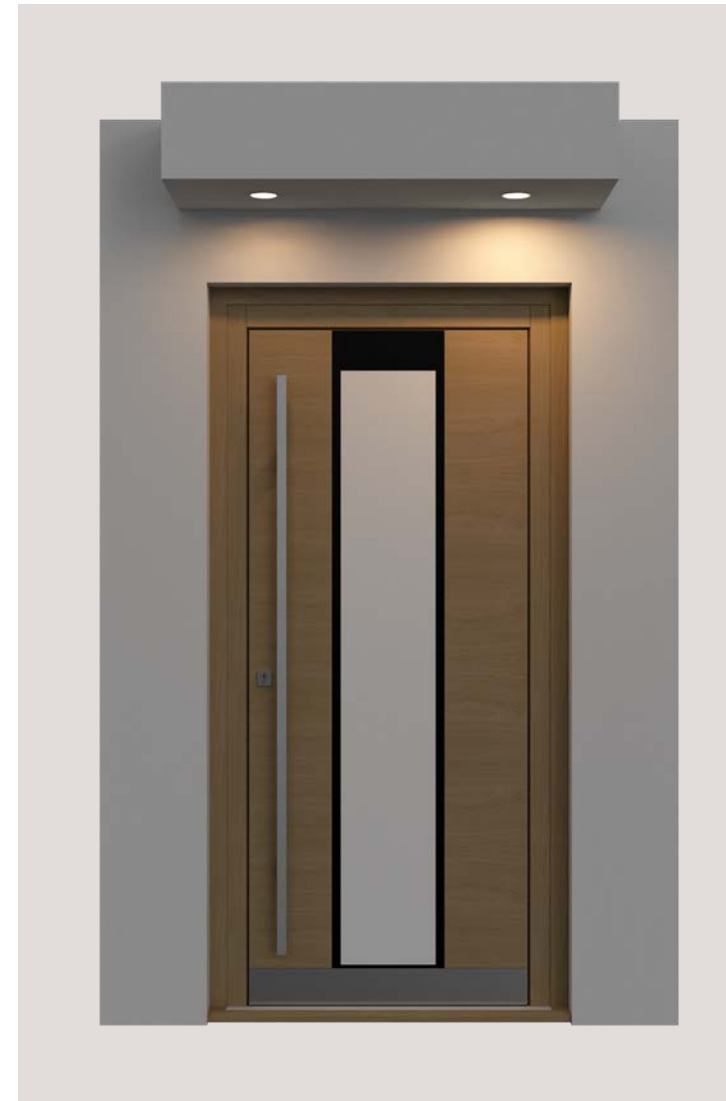

Ness

A two-tone, fully customisable design divided into a two to one ratio, Ness is split by a contemporary stainless steel inlay, this allows us to use a range of various painted finishes which work together to contrast one and other.

Toba

—
Randomly spaced, vertical grooves carved into the face of the door, subtle yet elegant & effective.

Pianura 2

The Pianura range is a luxury collection of contemporary front doors from Deuren.

The Pianura 2 design features a vertical glazed panel that is parallel to the section that carries the handle. The sleek finish is complemented by silver accents as the standard finish. However, each door can be customised to your own specification.

Pianura 3

Vertical lines dominate the design of the Pianura 3 with smaller timber panels lining a large central glazed area that allows light to flood inside. The Pianura 3 is a modern masterpiece that sits beautifully in contemporary surroundings. Sleek silver accents and matching surround mean it's every bit sophisticated as it is impressive.