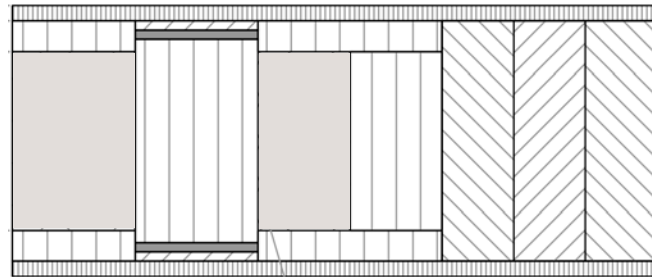

TECH SPECS

Deuren concealed 3D adjustable hinges make for easy adjustments without removing the door leaf.

Deuren Entrance Door fitted to the floor

Drop down seal

Deuren Entrance Door with a timber sill

FACE VIEW

TOP VIEW

PUR

SIDE VIEW

Maximum Door Leaf Height	2600mm
Maximum Door Leaf Width	1150mm
Panel Thickness	88-90mm

		Side 1		Side 2	
		Air Temperature Degrees (C)	Humidity %	Air Temperature Degrees (C)	Humidity %
DIN EN 1121 : 2000-09	Test Climate "C"	23	30	3	85
DIN EN 1121 : 2000-09	Test Climate "D"	23	30	-15	n/a
DIN EN 1121 : 2000-09	Test Climate "E"	20-30	n/a	55	n/a