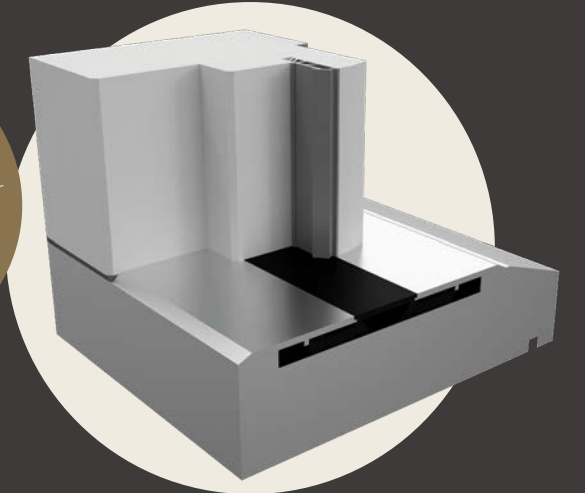

TECH SPECS

Deuren concealed 3D adjustable hinges make for easy adjustments without removing the door leaf.

Deuren Entrance Door fitted to the floor

Drop down seal

Deuren Entrance Door with a timber sill

FACE VIEW

TOP VIEW

PUR

SIDE VIEW

Maximum Door Leaf Height	2600mm
Maximum Door Leaf Width	1150mm
Panel Thickness	88-90mm

		Side 1		Side 2	
		Air Temperature Degrees (C)	Humidity %	Air Temperature Degrees (C)	Humidity %
DIN EN 1121 : 2000-09	Test Climate "C"	23	30	3	85
DIN EN 1121 : 2000-09	Test Climate "D"	23	30	-15	n/a
DIN EN 1121 : 2000-09	Test Climate "E"	20-30	n/a	55	n/a