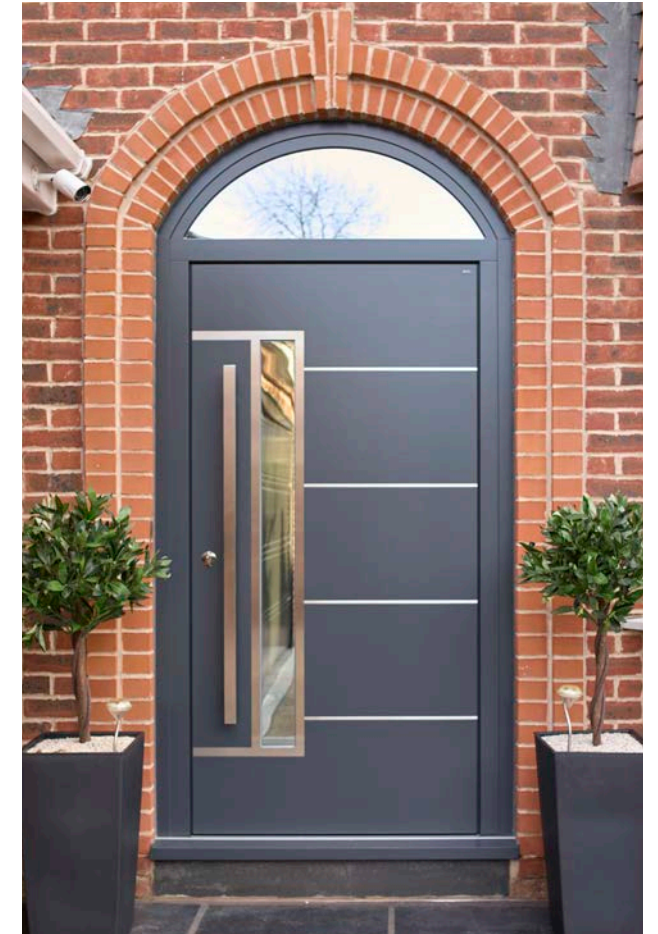

Toba

—
Randomly spaced, vertical grooves carved into the face of the door, subtle yet elegant & effective.

Pianura 2

The Pianura range is a luxury collection of contemporary front doors from Deuren.

The Pianura 2 design features a vertical glazed panel that is parallel to the section that carries the handle. The sleek finish is complemented by silver accents as the standard finish. However, each door can be customised to your own specification.