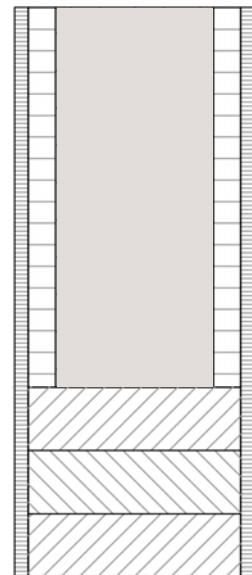

TECH SPECS

Deuren concealed 3D adjustable hinges make for easy adjustments without removing the door leaf.

Deuren Entrance Door fitted to the floor

Drop down seal

Deuren Entrance Door with a timber sill

FACE VIEW

TOP VIEW

PUR

SIDE VIEW

Maximum Door Leaf Height	2600mm
Maximum Door Leaf Width	1150mm
Panel Thickness	88-90mm

		Side 1		Side 2	
		Air Temperature Degrees (C)	Humidity %	Air Temperature Degrees (C)	Humidity %
DIN EN 1121 : 2000-09	Test Climate "C"	23	30	3	85
DIN EN 1121 : 2000-09	Test Climate "D"	23	30	-15	n/a
DIN EN 1121 : 2000-09	Test Climate "E"	20-30	n/a	55	n/a